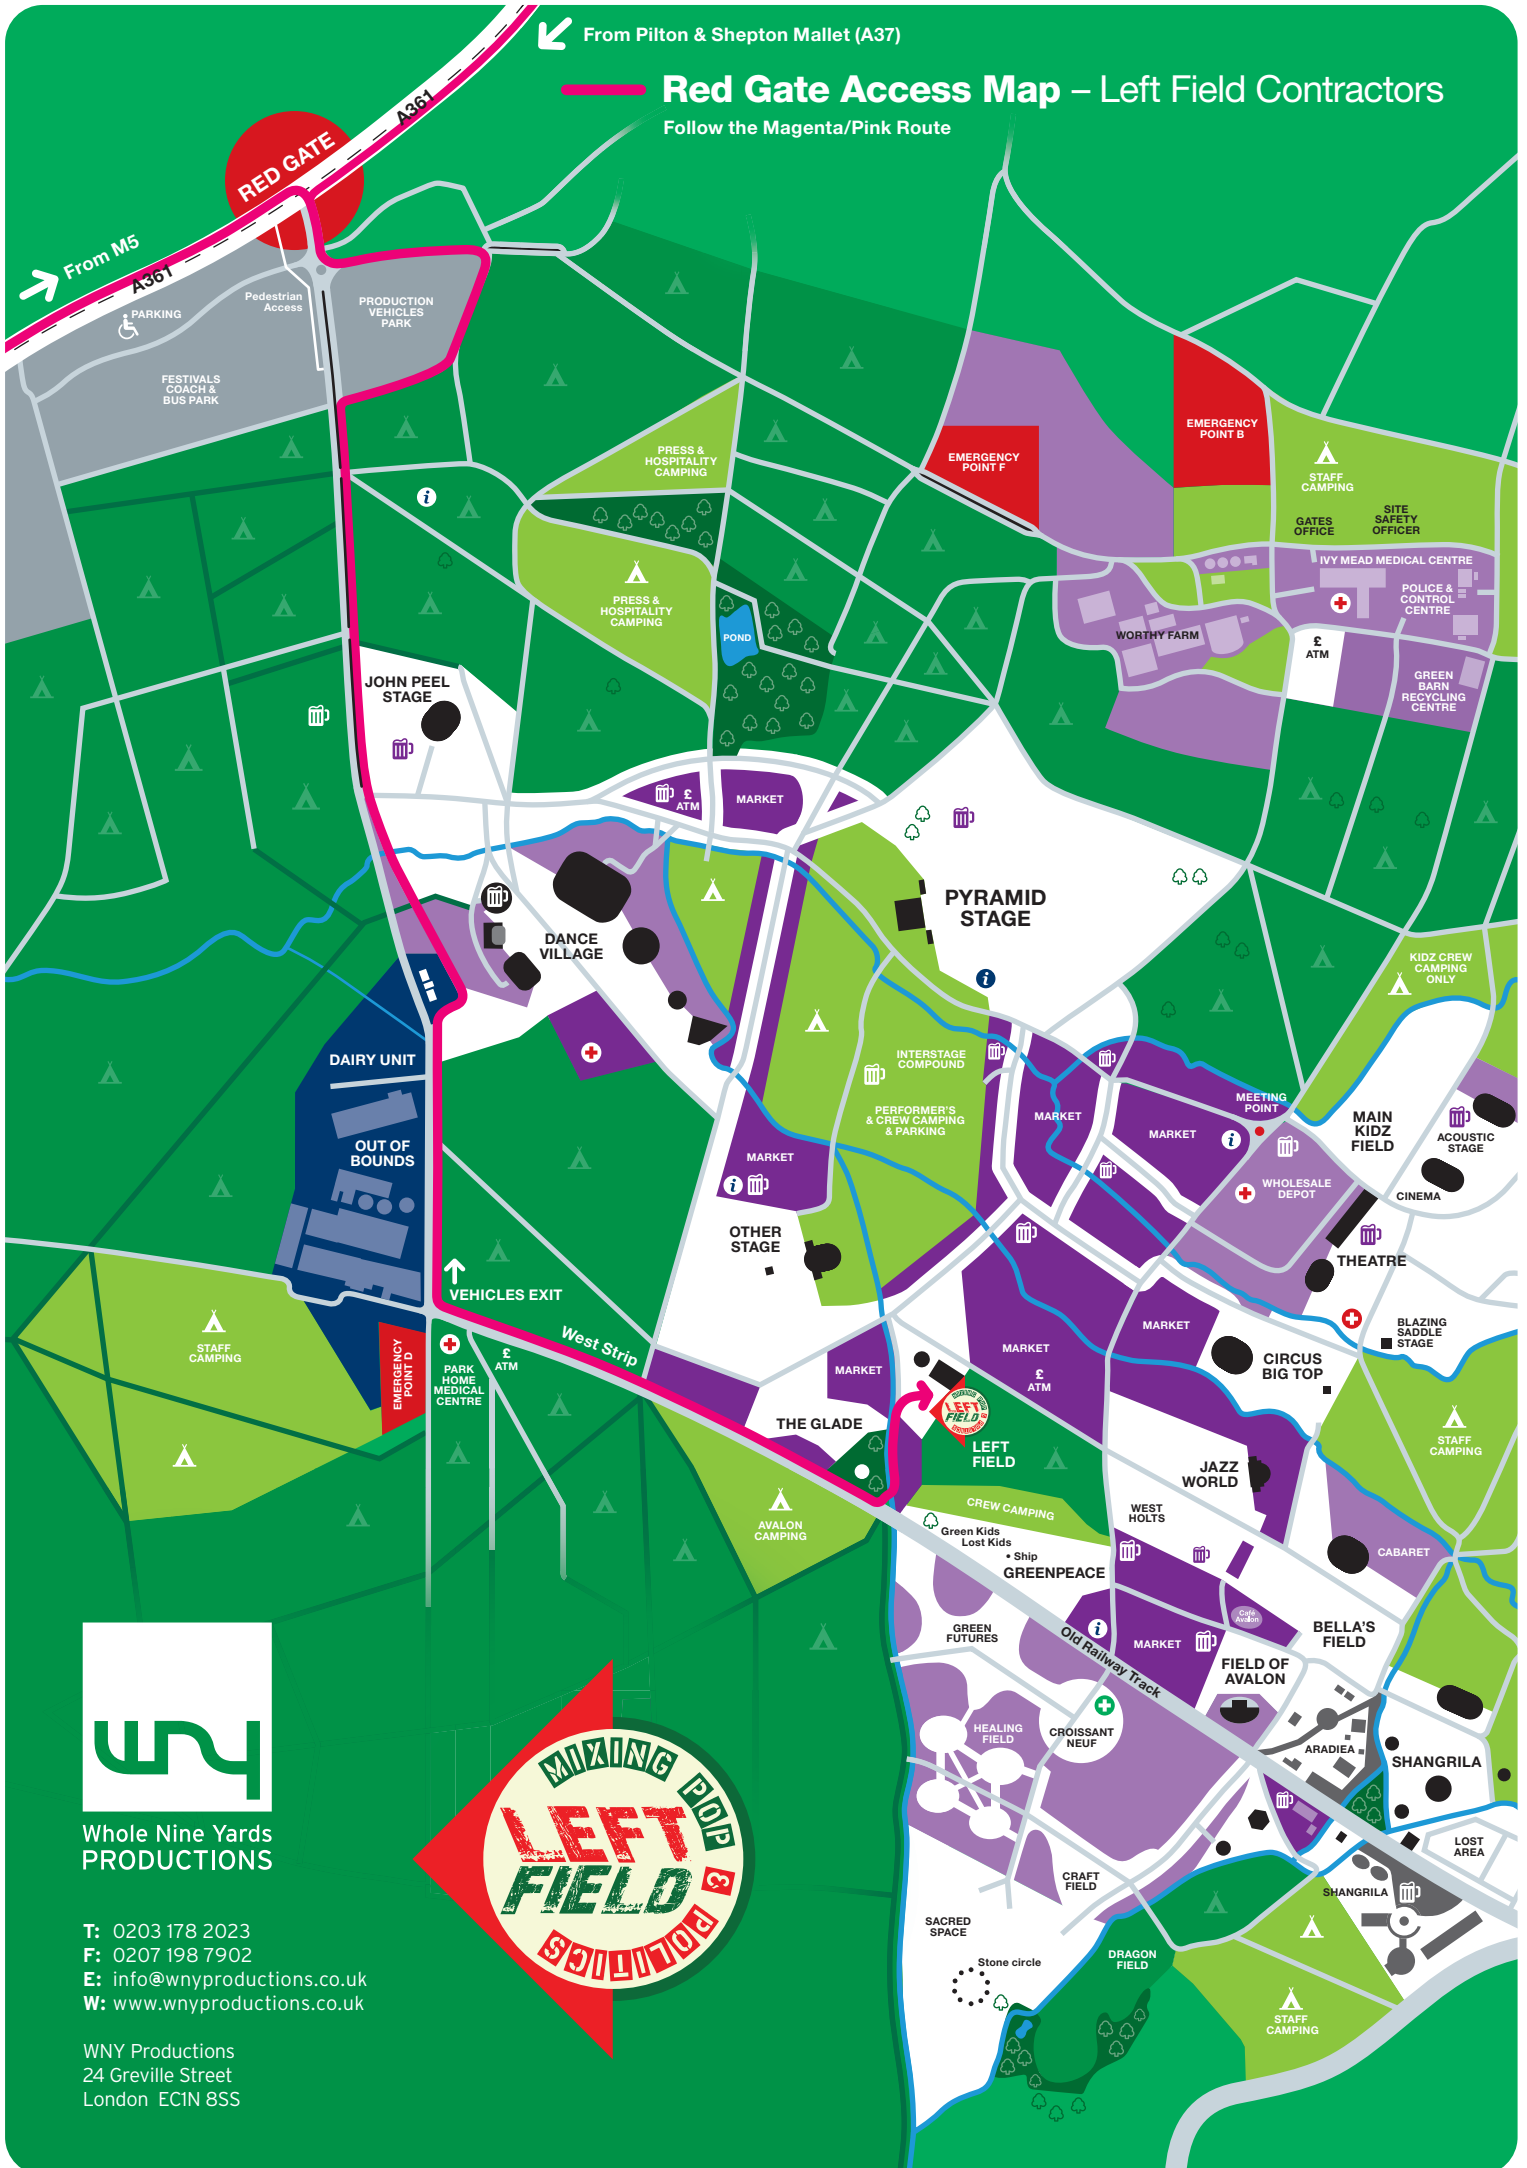

From Pilton & Shepton Mallet (A37)

Red Gate Access Map – Left Field Contractors

Follow the Magenta/Pink Route

Whole Nine Yards
PRODUCTIONS

T: 0203 178 2023
F: 0207 198 7902
E: info@wnyproductions.co.uk
W: www.wnyproductions.co.uk